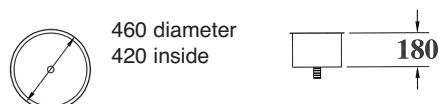

MAGGIORE Inset Bowls

Product Code: INB001-INB004

Installation

Cut work-top to allow the bowl to fit and set the bowl down on a bed of silicone, wiping away any excess.

Maintenance

Clean with normal sponge and warm soapy water. Do not use bleach or cleaners unless specifically intended for use on stainless steel.

Optional extras and product codes for Maggiore bowls

- INB005 290mm Maggiore bowl kit.
- INB006 330mm Maggiore bowl kit.
- INB007 390mm Maggiore bowl kit.
- INB008 420mm Maggiore bowl kit.
- INB422 Overflow delete.
- INB423 Plain waste with no overflow.