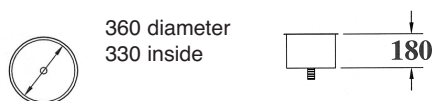

MAGGIORE Inset Bowls

Product Code: INB001-INB004

Installation

Cut work-top to allow the bowl to fit and set the bowl down on a bed of silicone, wiping away any excess.

Maintenance

Clean with normal sponge and warm soapy water. Do not use bleach or cleaners unless specifically intended for use on stainless steel.

Optional extras and product codes for Maggiore bowls

- INB005 290mm Maggiore bowl kit.
- INB006 330mm Maggiore bowl kit.
- INB007 390mm Maggiore bowl kit.
- INB008 420mm Maggiore bowl kit.
- INB422 Overflow delete.
- INB423 Plain waste with no overflow.