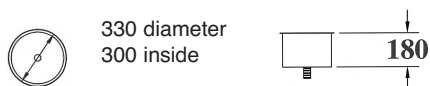

MAGGIORE Inset Bowls

Product Code: INB001-INB004

Installation

Cut work-top to allow the bowl to fit and set the bowl down on a bed of silicone, wiping away any excess.

Maintenance

Clean with normal sponge and warm soapy water. Do not use bleach or cleaners unless specifically intended for use on stainless steel.

Optional extras and product codes for Maggiore bowls

- INB005 290mm Maggiore bowl kit.
- INB006 330mm Maggiore bowl kit.
- INB007 390mm Maggiore bowl kit.
- INB008 420mm Maggiore bowl kit.
- INB422 Overflow delete.
- INB423 Plain waste with no overflow.