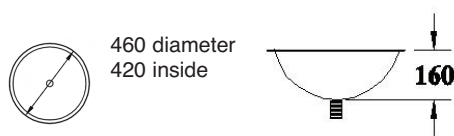

COMO Inset Bowls

Product Code: INB001-INB004

Installation

Cut work-top to allow the bowl to fit and set the bowl down on a bed of silicone, wiping away any excess.

Maintenance

Clean with normal sponge and warm soapy water. Do not use bleach or cleaners unless specifically intended for use on stainless steel.

Optional extras for Como bowls

- INB001 290mm Como bowl kit.
- INB002 330mm Como bowl kit.
- INB003 390mm Como bowl kit.
- INB004 420mm Como bowl kit.
- INB422 Overflow delete.
- INB423 Plain slotted waste with no overflow.