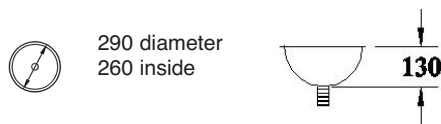

COMO Inset Bowls

Product Code: INB001-INB004

Installation

Cut work-top to allow the bowl to fit and set the bowl down on a bed of silicone, wiping away any excess.

Maintenance

Clean with normal sponge and warm soapy water. Do not use bleach or cleaners unless specifically intended for use on stainless steel.

Optional extras for Como bowls

- INB001 290mm Como bowl kit.
- INB002 330mm Como bowl kit.
- INB003 390mm Como bowl kit.
- INB004 420mm Como bowl kit.
- INB422 Overflow delete.
- INB423 Plain slotted waste with no overflow.