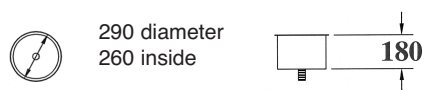

MAGGIORE Inset Bowls

Product Code: INB001-INB004

Installation

Cut work-top to allow the bowl to fit and set the bowl down on a bed of silicone, wiping away any excess.

Maintenance

Clean with normal sponge and warm soapy water. Do not use bleach or cleaners unless specifically intended for use on stainless steel.

Optional extras and product codes for Maggiore bowls

- INB005 290mm Maggiore bowl kit.
- INB006 330mm Maggiore bowl kit.
- INB007 390mm Maggiore bowl kit.
- INB008 420mm Maggiore bowl kit.
- INB422 Overflow delete.
- INB423 Plain waste with no overflow.