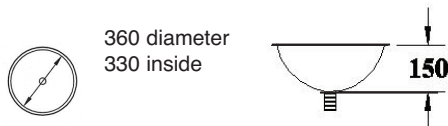

COMO Inset Bowls

Product Code: INB001-INB004

Installation

Cut work-top to allow the bowl to fit and set the bowl down on a bed of silicone, wiping away any excess.

Maintenance

Clean with normal sponge and warm soapy water. Do not use bleach or cleaners unless specifically intended for use on stainless steel.

Optional extras for Como bowls

- INB001 290mm Como bowl kit.
- INB002 330mm Como bowl kit.
- INB003 390mm Como bowl kit.
- INB004 420mm Como bowl kit.
- INB422 Overflow delete.
- INB423 Plain slotted waste with no overflow.