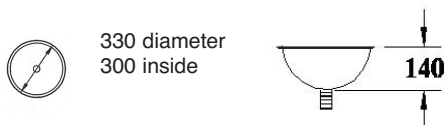

COMO Inset Bowls

Product Code: INB001-INB004

Installation

Cut work-top to allow the bowl to fit and set the bowl down on a bed of silicone, wiping away any excess.

Maintenance

Clean with normal sponge and warm soapy water. Do not use bleach or cleaners unless specifically intended for use on stainless steel.

Optional extras for Como bowls

- INB001 290mm Como bowl kit.
- INB002 330mm Como bowl kit.
- INB003 390mm Como bowl kit.
- INB004 420mm Como bowl kit.
- INB422 Overflow delete.
- INB423 Plain slotted waste with no overflow.